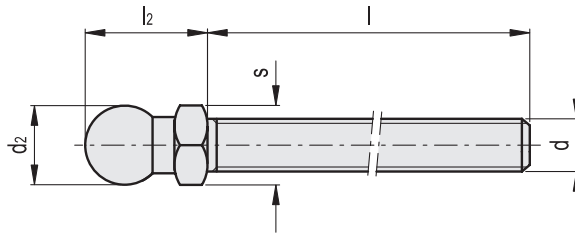

## Stems for levelling elements

### • Standard executions

- **SM:** zinc-plated steel spheric articulated and threaded stem with regulation hexagon.
- **SM-SST:** AISI 304 stainless steel spheric articulated and threaded stem with regulation hexagon.

### Note

To choose the stem see "Tables of the possible combinations Bases/ Stems".

The stems are usually supplied in a packing of four pieces compacted by means of a shrink film to avoid any damaging movement during transport. For big quantities, the stems are supplied in wooden boxes and are placed in order, to avoid any damaging movement during transport.

### SM.

Code	Description	d	l	l <sub>2</sub>	d <sub>2</sub>	s	⚖
302121	SM-14-M8x43	M8	43	20	13.9	14	30
302125	SM-14-M8x68	M8	68	20	13.9	14	42
302221	SM-14-M10x43	M10	43	20	13.9	14	39
302225	SM-14-M10x68	M10	68	20	13.9	14	51
302231	SM-14-M10x98	M10	98	20	13.9	14	65
302321	SM-14-M12x43	M12	43	20	13.9	14	49
302325	SM-14-M12x68	M12	68	20	13.9	14	66
302331	SM-14-M12x98	M12	98	20	13.9	14	87
302521	SM-14-M16x68	M16	68	20	13.9	16	110
302525	SM-14-M16x108	M16	108	20	13.9	16	162
302541	SM-14-M16x148	M16	148	20	13.9	16	214
302561	SM-14-M16x168	M16	168	20	13.9	16	240
302621	SM-24-M16x58	M16	58	37	23.9	24	176
302625	SM-24-M16x98	M16	98	37	23.9	24	227
302641	SM-24-M16x138	M16	138	37	23.9	24	277
302661	SM-24-M16x158	M16	158	37	23.9	24	304
302725	SM-24-M20x98	M20	98	37	23.9	24	297
302741	SM-24-M20x138	M20	138	37	23.9	24	376
302761	SM-24-M20x158	M20	158	37	23.9	24	415
302781	SM-24-M20x198	M20	198	37	23.9	24	498
302825	SM-24-M24x98	M24	98	37	23.9	24	395
302861	SM-24-M24x158	M24	158	37	23.9	24	567
302881	SM-24-M24x198	M24	198	37	23.9	24	685